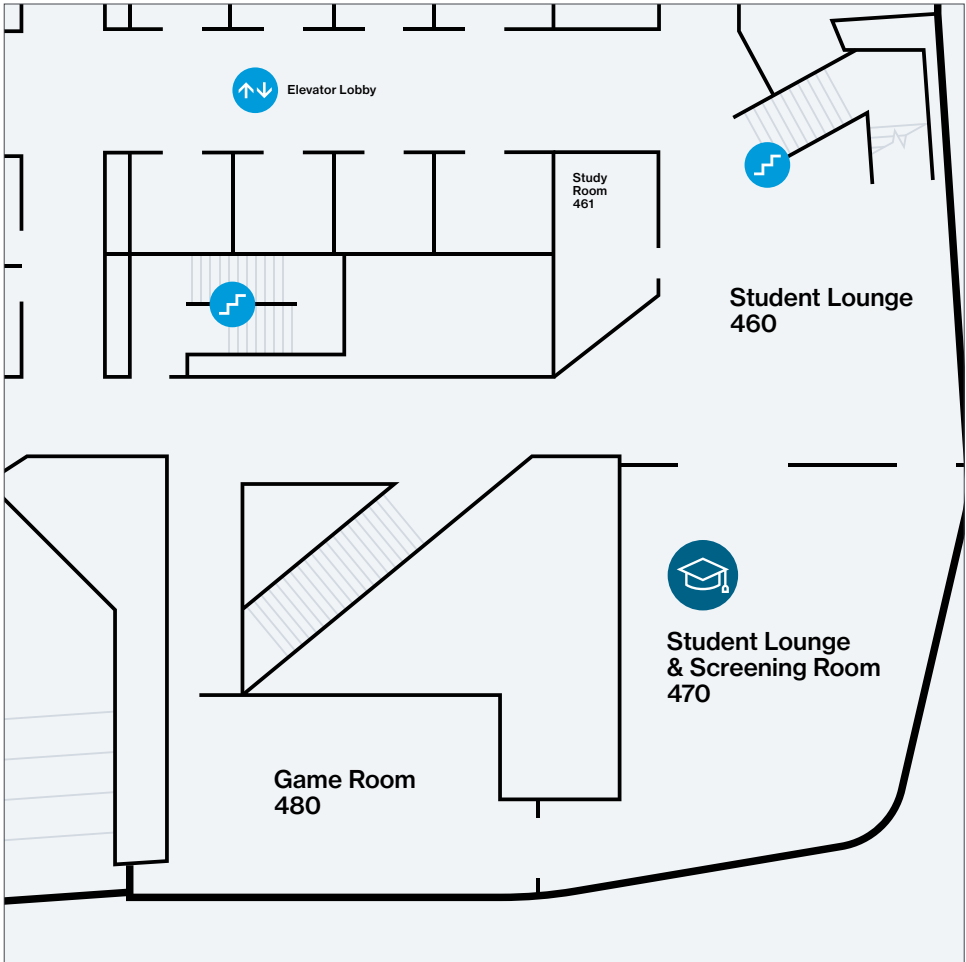

Henry R. Kravis Hall

4th Floor