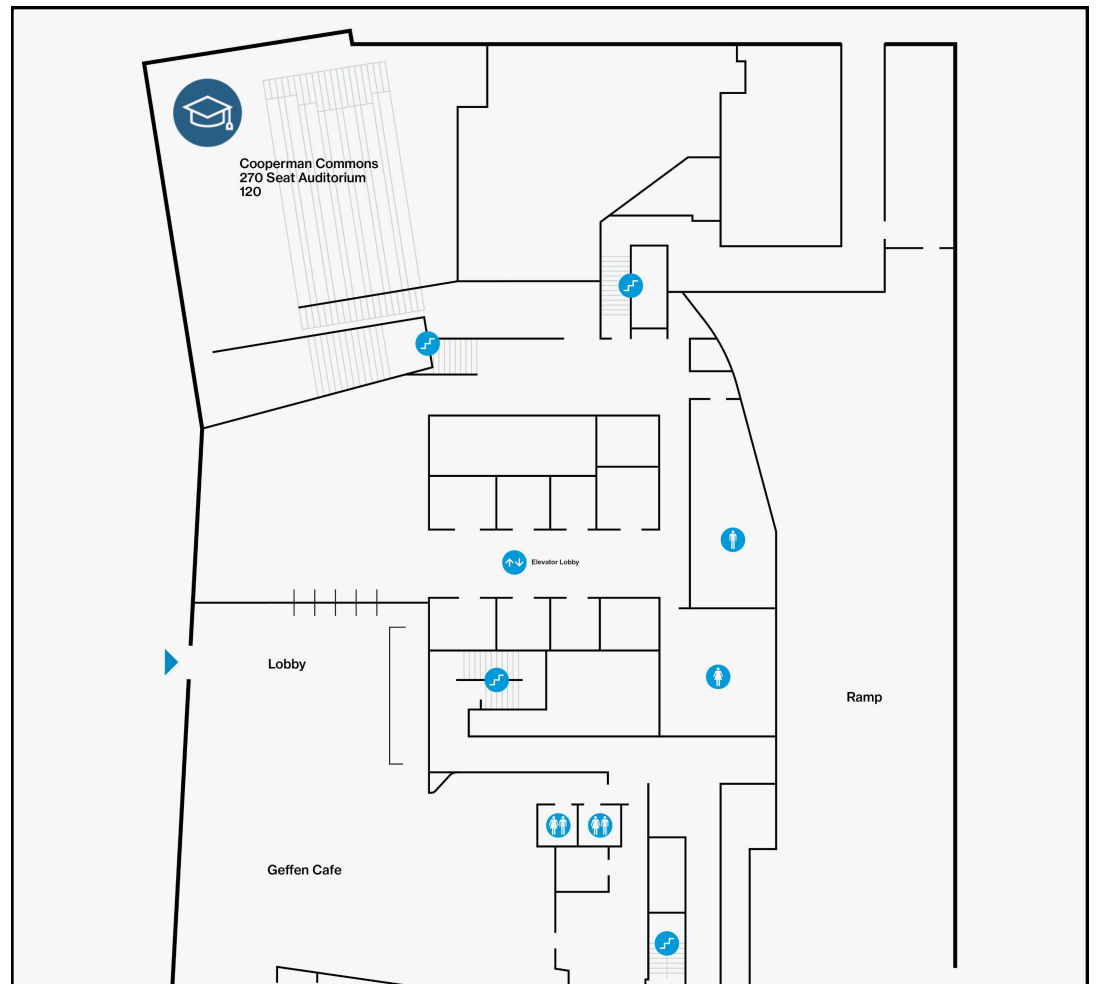

Columbia University Manhattanville Campus

12th Avenue

Broadway

132nd Street

Studebaker

131st Street

Henry R.
Kravis
Hall

The Square

David
Geffen
Hall

130th Street

Lenfest
Center

Jerome L. Greene
Science Center

125th Street

The
Plaza

129th Street

560
Riverside

The Forum

Prentis
Hall

1 Train

Henry R. Kravis Hall

2nd Floor

Henry R. Kravis Hall

4th Floor

Henry R. Kravis Hall 10th Floor

David Geffen Hall Floor 1

David Geffen Hall

2nd Floor

David Geffen Hall

3rd Floor