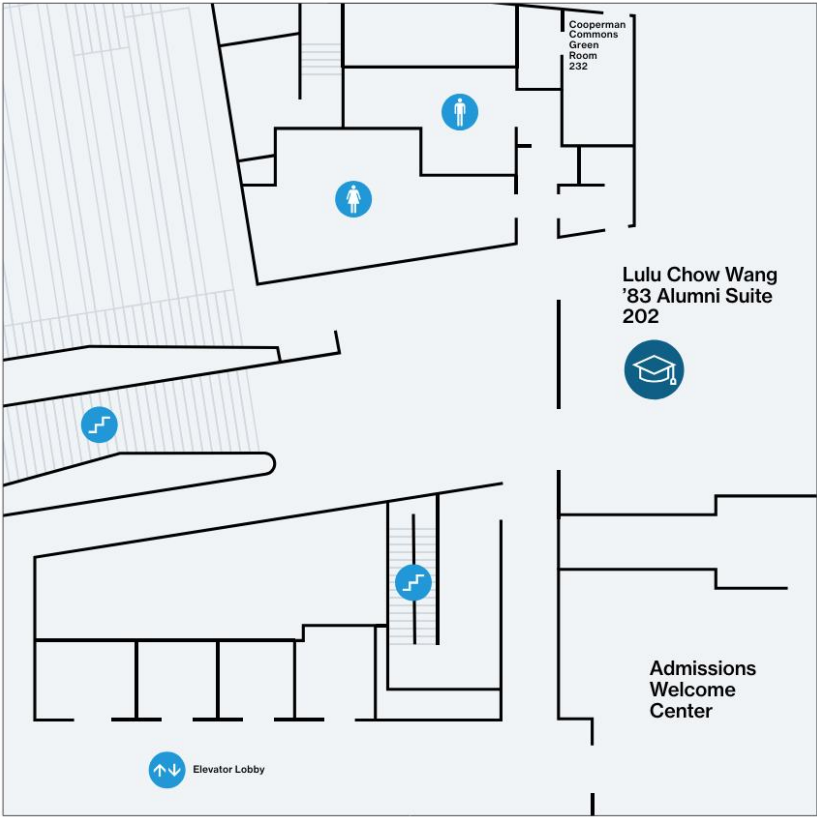

Columbia University Manhattanville Campus

12th Avenue

Broadway

132nd Street

Studebaker

131st Street

Henry R.
Kravis
Hall

The Square

David
Geffen
Hall

130th Street

Lenfest
Center

Jerome L. Greene
Science Center

125th Street

The
Plaza

129th Street

560
Riverside

The Forum

Prentis
Hall

1 Train

Henry R. Kravis Hall

2nd Floor

Henry R. Kravis Hall

4th Floor

Henry R. Kravis Hall 10th Floor

David Geffen Hall Floor 1

David Geffen Hall

2nd Floor

David Geffen Hall

3rd Floor