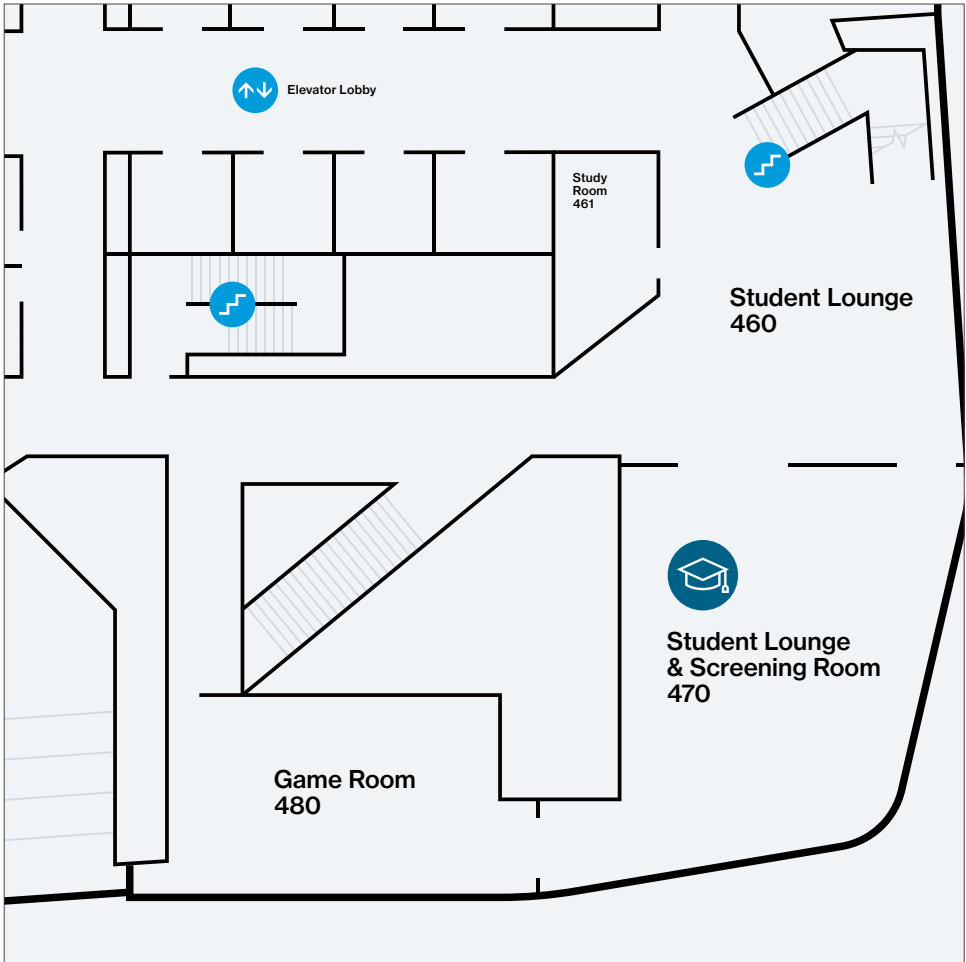

David
Geffen
Hall

130th Street

Lenfest
Center

Jerome L. Greene
Science Center

125th Street

The
Plaza

129th Street

560
Riverside

The Forum

Prentis
Hall

1 Train

Henry R. Kravis Hall

2nd Floor

Henry R. Kravis Hall

4th Floor

Henry R. Kravis Hall 10th Floor

David Geffen Hall Floor 1

David Geffen Hall

2nd Floor

David Geffen Hall

3rd Floor